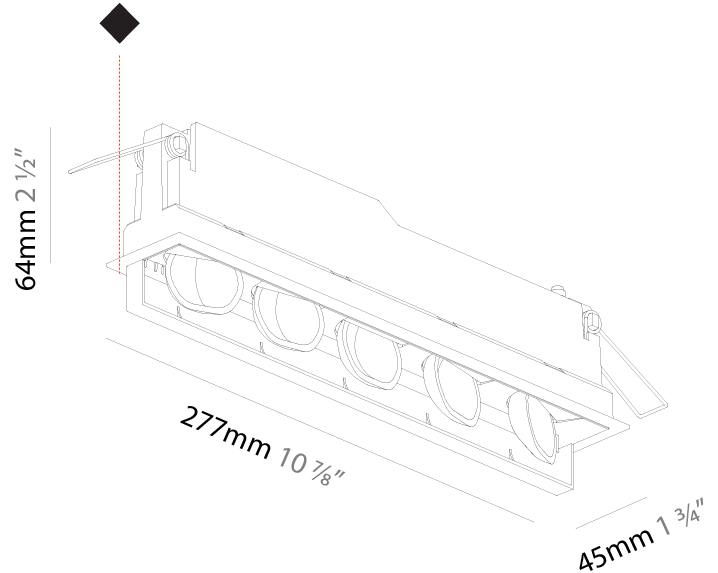

GENERAL

Series: Magiq Wallwash
Brand: Prolicht
Division: Architectural
Mounting Type: Recessed
Mounting Location: Ceiling
Subcategory: Wallwash

PHYSICAL

Shape: Rectangle
Length (mm): 277
Length (in): 10 ⁷/₈
Width (mm): 45
Width (in): 1 ³/₄
Height (mm): 64
Height (in): 2 ¹/₂
Min. Recessing Depth (mm): 100
Min. Recessing Depth (in): 3 ¹⁵/₁₆
Light Distribution: Asymmetric
Fixture Finish: SSR / BKV / CWI / CRY / HAB / UFT / ITA / RUA / FTG / MYG / LOD / PUS / FRO / FUP / KIA / POP / BLS / SPG / MEY / GOH / GUM / CHC / COM / ABZ / JAG / OBR / MOS / ROR
Holder Finish: WHI / BLK
Fixture Material: Aluminum Die Cast
Cut-out Measurements: 270mm / 10 5/8" x 38mm / 1 1/2"

ELECTRICAL

Lamp Type: LED (Zhaga Standard)
Input Wattage (W): 31.4
Total Output Wattage (W): 25.9
Dimming: Tri-Mode (Non-Dimming and Phase Dimming (120Vac only) and 0-10V Dimming)
Driver Included: No
Driver Location: Remote
Driver Type: Constant Current - Universal
Driver Class: Class 1
Input Voltage (V): 120 - 277
Constant Current (MA): 500

LED

Number of LEDs: 5
Color Temperature (°K): 2700 / 3000 / 3500 / 4000
Max. Delivered Lumen (lm): 2145 / 2339 / 2145 / 2443
Nominal Lumen (lm): 2375 / 2590 / 2375 / 2705
CRI: >90 CRI
Efficiency (%): 82.3
Lamp Life (hrs): 50000

OPTICAL

RATINGS AND CERTIFICATIONS

Certified By: CSA Certified to UL and CSA Standards
IP rating: IP20